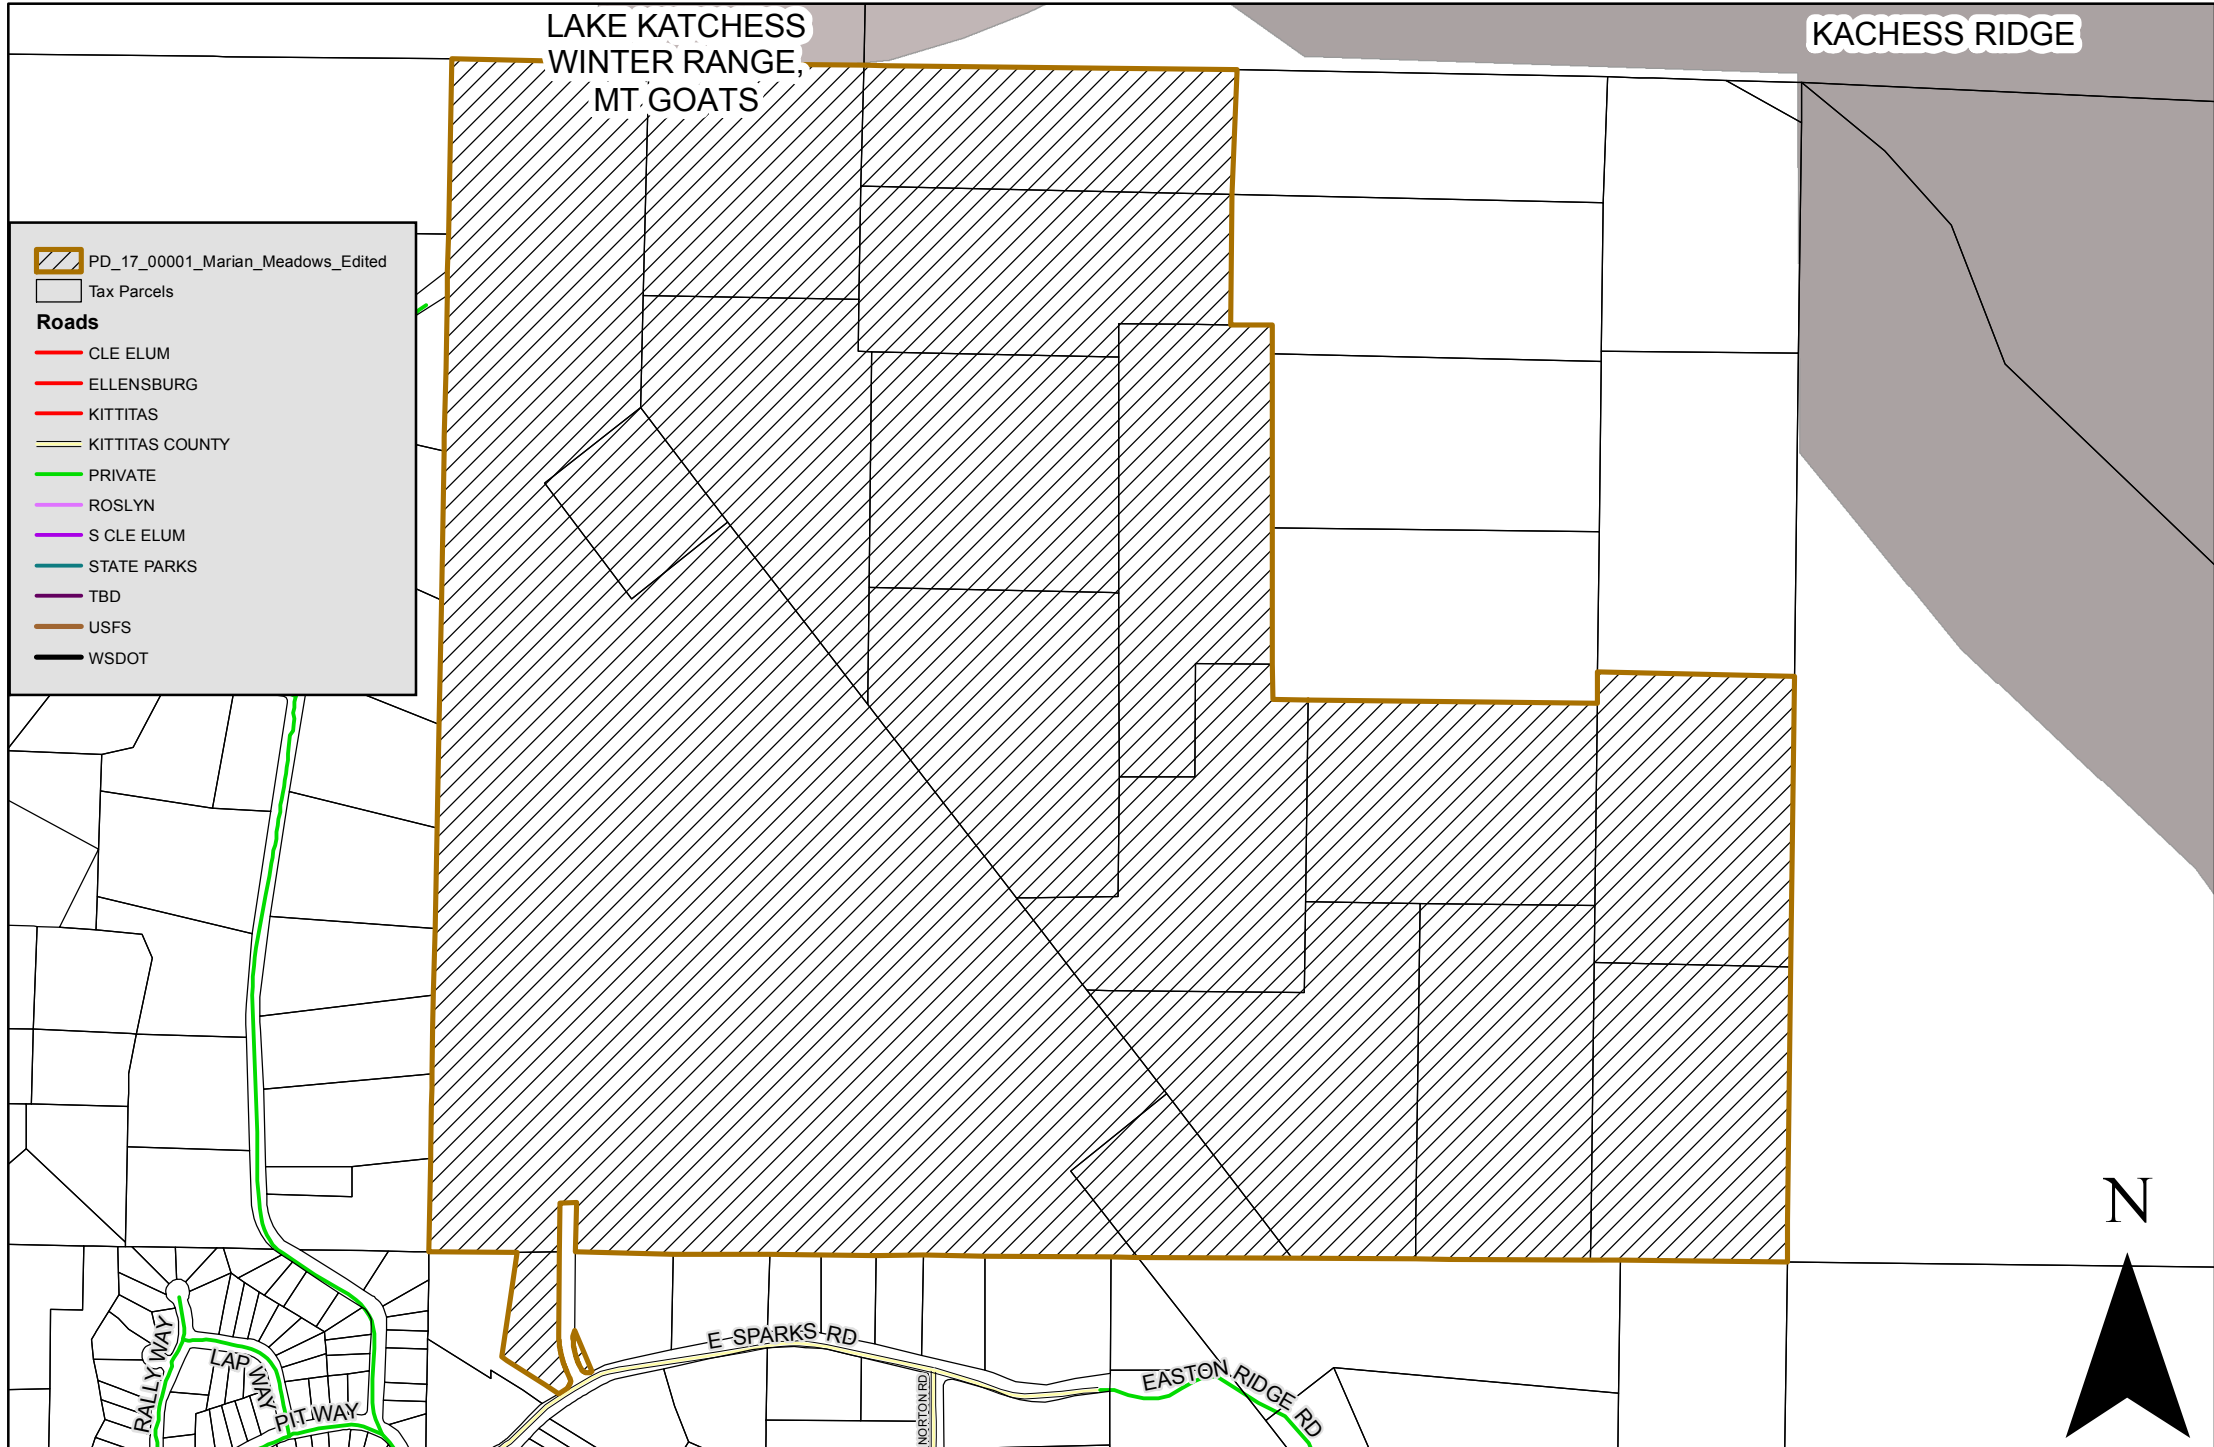

DV-19-00001 Marian Meadows

1:9,000

Priority Habitat